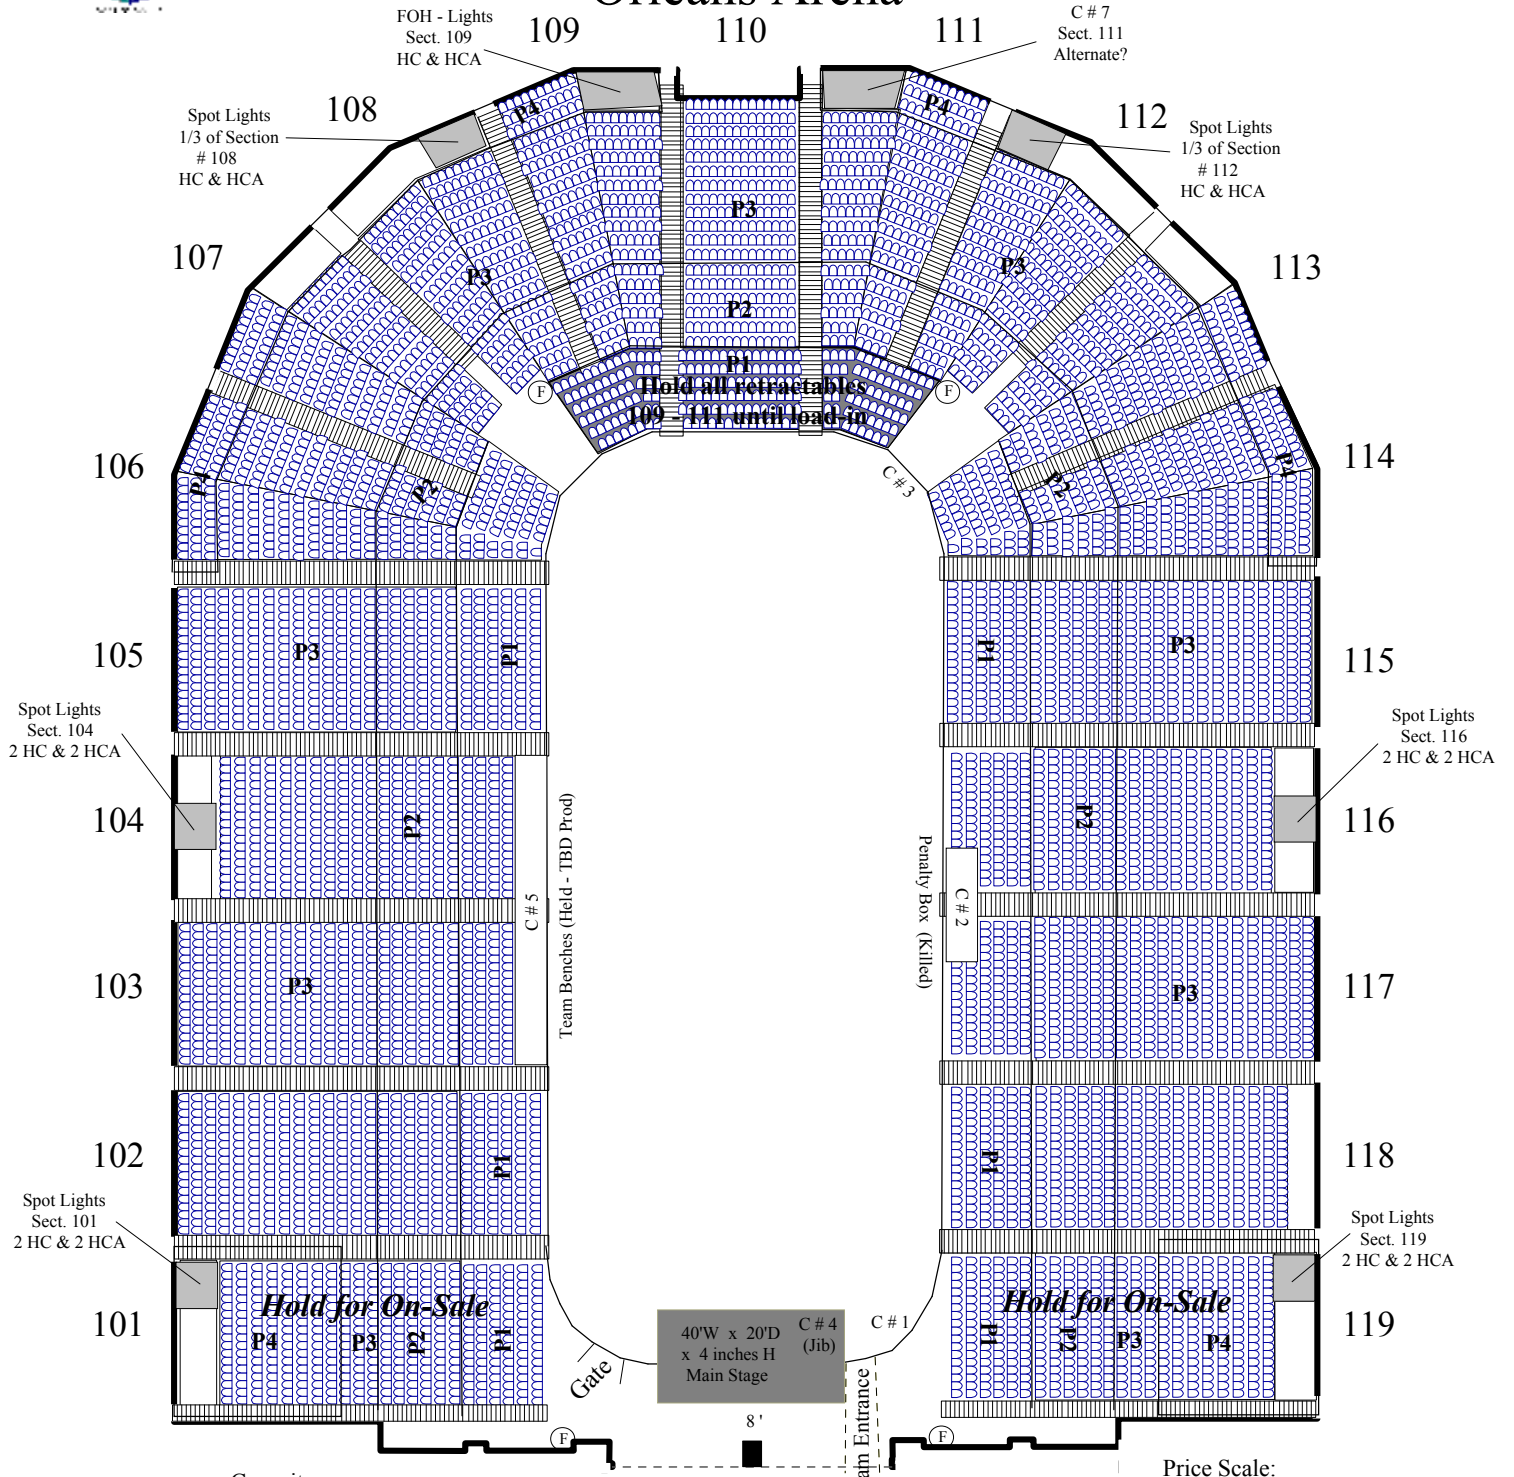

Orleans Arena

Capacity:

Floor = n/a
Stands = 7,141

Total = 7,141

Scale: 1" = 41'

ⓕ = Fire Hose Cabinet

Holiday on Ice
Tuesday November 11, 2008

Doors 6:30 pm
Show = 7:30 pm - 9:30 pm

(As of 5/23/08)

Price Scale:

\$89 = 1,405

\$69 = 1,612

\$49 = 3,516

\$29 = 608

Total = 7,141